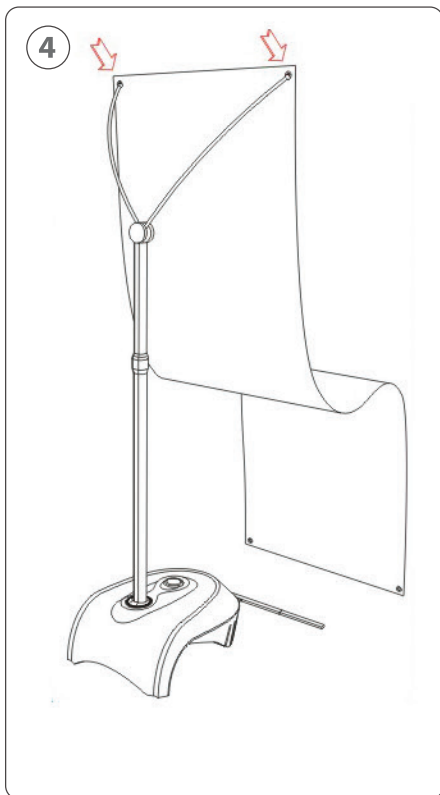

Zephyr - set up instruction

- * Use only for Banner Stand
- * Bring inside during strong wind
- * Fill base with water to add stability for outdoor use