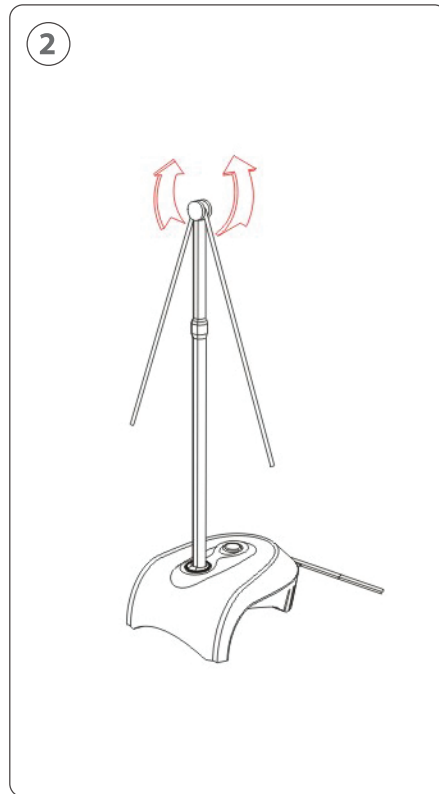

Zephyr - set up instruction

- * Use only for Banner Stand
- * Bring inside during strong wind
- * Fill base with water to add stability for outdoor use