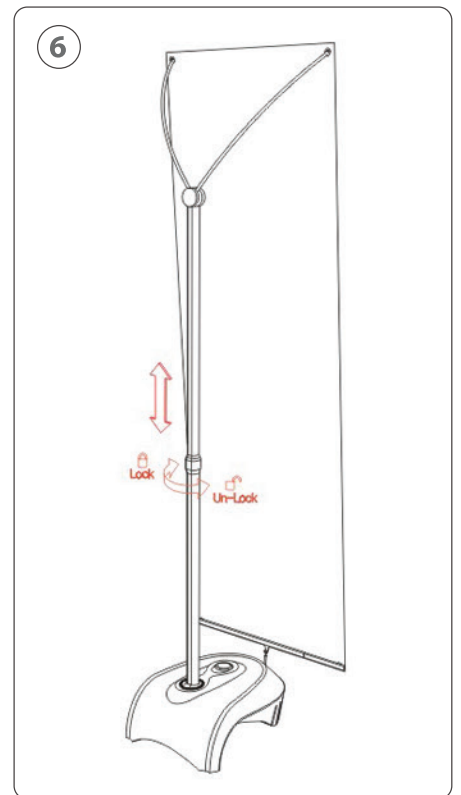

Zephyr - set up instruction

- * Use only for Banner Stand
- * Bring inside during strong wind
- * Fill base with water to add stability for outdoor use