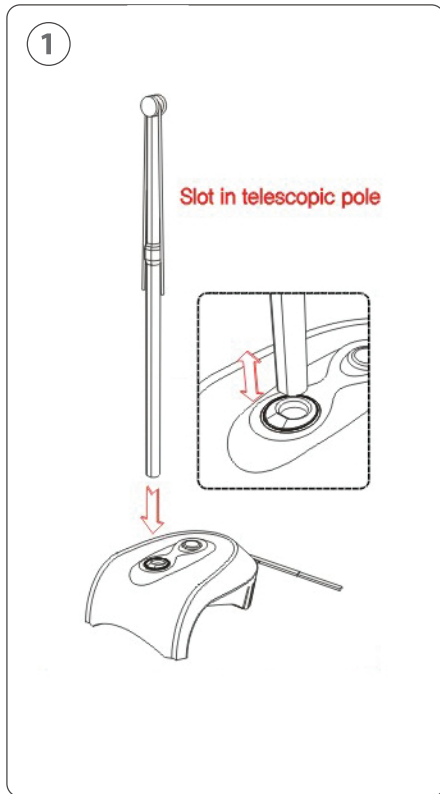

Zephyr - set up instruction

- * Use only for Banner Stand
- * Bring inside during strong wind
- * Fill base with water to add stability for outdoor use