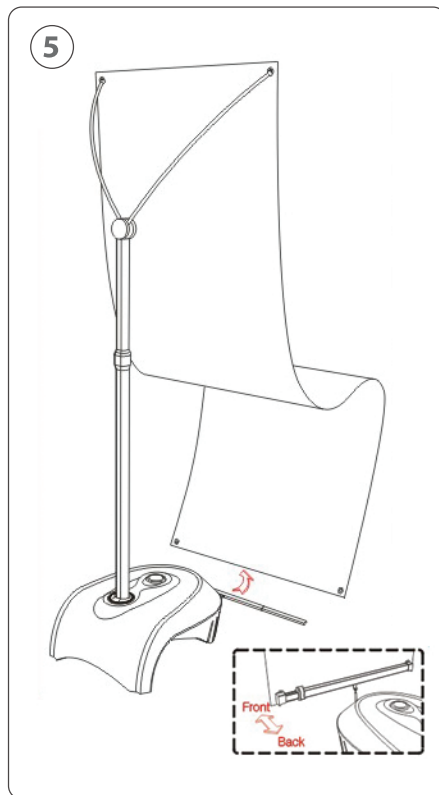

Zephyr - set up instruction

- * Use only for Banner Stand
- * Bring inside during strong wind
- * Fill base with water to add stability for outdoor use