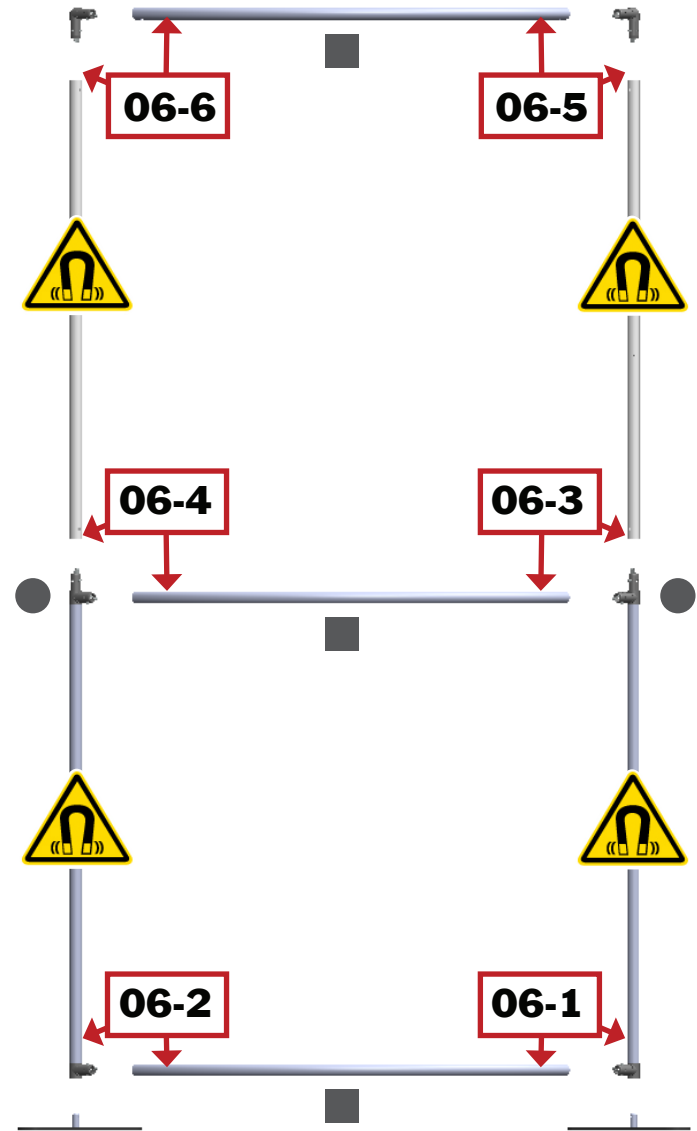

dimensions:

Hardware

Assembled unit:
55.29" w x 96.2" h x 15.75" d
1405mm(w) x 2443mm(h) x 401mm(d)

Approximate weight:
14 lbs / 7 kg

Graphic

Refer to related graphic template for more information.

Visit:
<https://www.theexhibitorshandbook.com/download-graphic-templates>

Shipping

Packing box(es):
1 Box

Box size: 54" l x 12" h x 5" d
1372mm(l) x 305mm(h) x 127mm(d)

Approximate shipping weight:
17 lbs / 8 kg

additional information:

Graphic material:
Dye-sublimation zipper pillowcase fabric

*Not to scale

Graphic