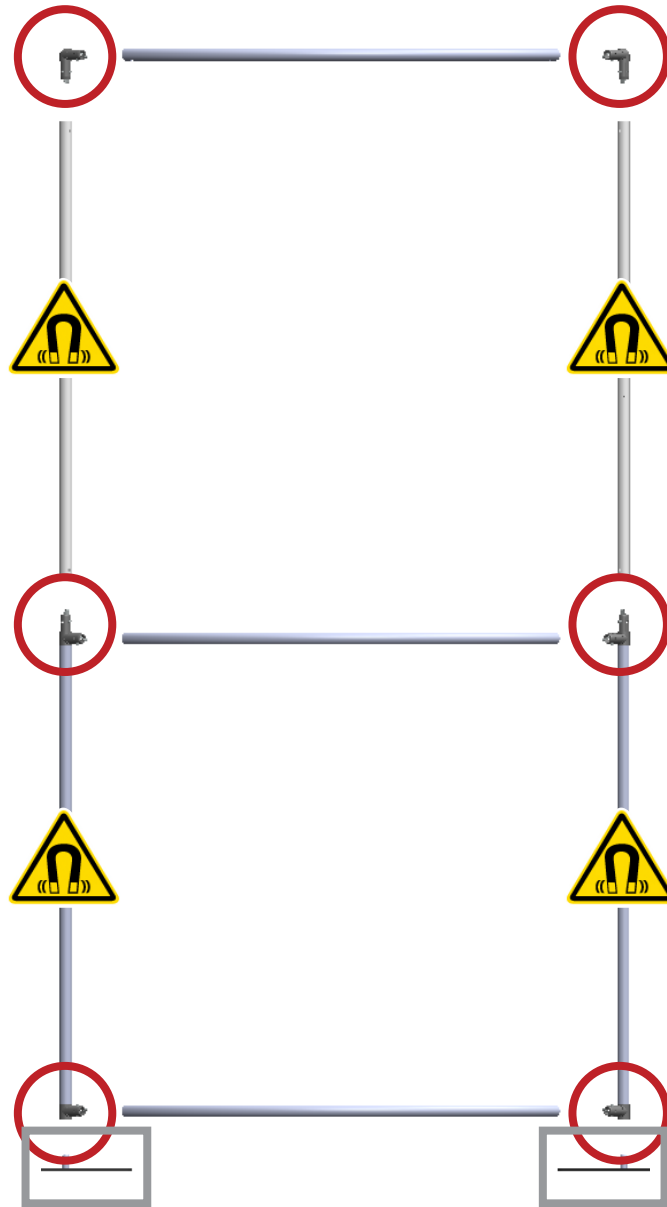

Modulate Frame 06

MOD-FRM-06-M-TL

Modulate™ Fabric Banners feature unique angles and shapes, are portable and now are even easier to configure to achieve your dream space! Modulate now offers magnets to attach frames and keep them securely connected together. Choose from multiple frame shapes to design your own combinations – walls, booths, conference rooms, storage areas – the possibilities are endless! The aluminum tube frames feature snap-button connections coupled with a printed pillowcase fabric graphic to slip over the frame and zip closed at the bottom. Twist-lock feet connect the tube frames at the bottom of the display. Each frame comes in a durable, portable carry bag.

This product may include the following materials for recycle:
aluminum, select wood, fabric, cardboard, paper, steel, and plastics.

1 person assembly recommended:

We are continually improving and modifying our product range and reserve the right to vary the specifications without prior notice. All dimensions and weights quoted are approximate and we accept no responsibility for variance. E&OE. See Graphic Templates for graphic bleed specifications.

*Not to scale

Graphic