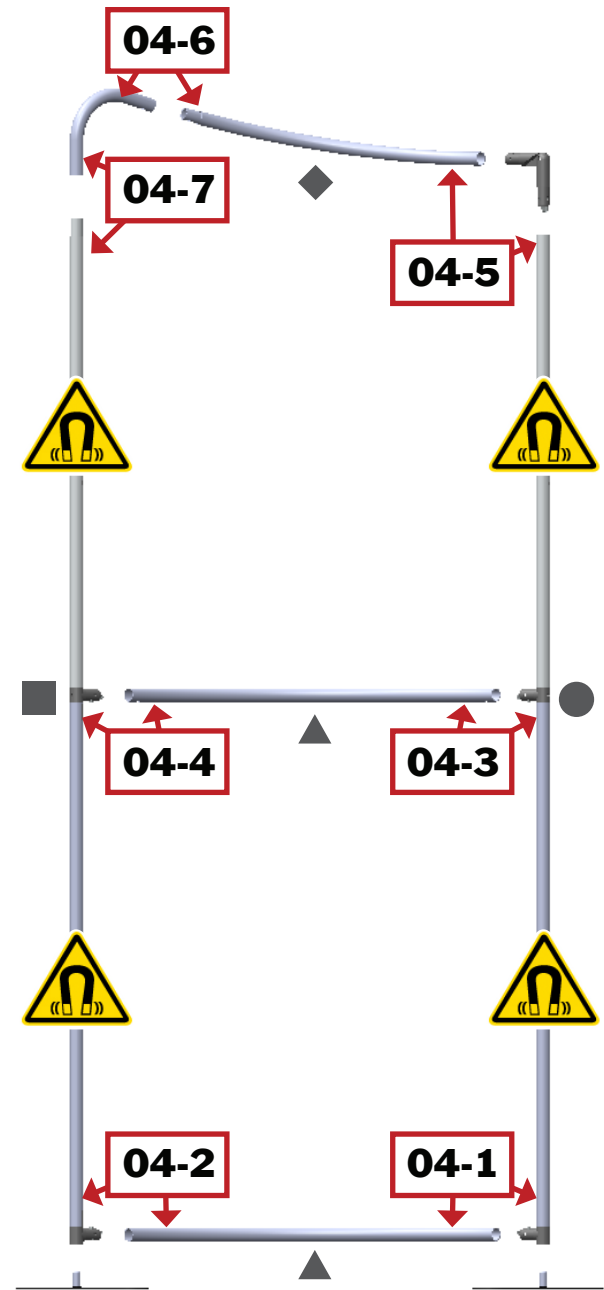

dimensions:

Hardware

Assembled unit:
43.74" w x 96.2" h x 12.51" d
1111mm(w) x 2443mm(h) x 318mm(d)

Approximate weight:
14 lbs / 7 kg

Graphic

Refer to related graphic template for more information.

Visit:
<https://www.theexhibitorshandbook.com/download-graphic-templates>

Shipping

Packing box(es):
1 Box

Box size: 54" l x 12" h x 5" d
1372mm(l) x 305mm(h) x 127mm(d)

Approximate shipping weight:
17 lbs / 8 kg

additional information:

Graphic material:
Dye-sublimation zipper pillowcase fabric

This product may include the following materials for recycle:
aluminum, select wood, fabric, cardboard, paper, steel, and plastics.

1 person assembly recommended:

We are continually improving and modifying our product range and reserve the right to vary the specifications without prior notice. All dimensions and weights quoted are approximate and we accept no responsibility for variance. E&OE. See Graphic Templates for graphic bleed specifications.

*Not to scale

Graphic