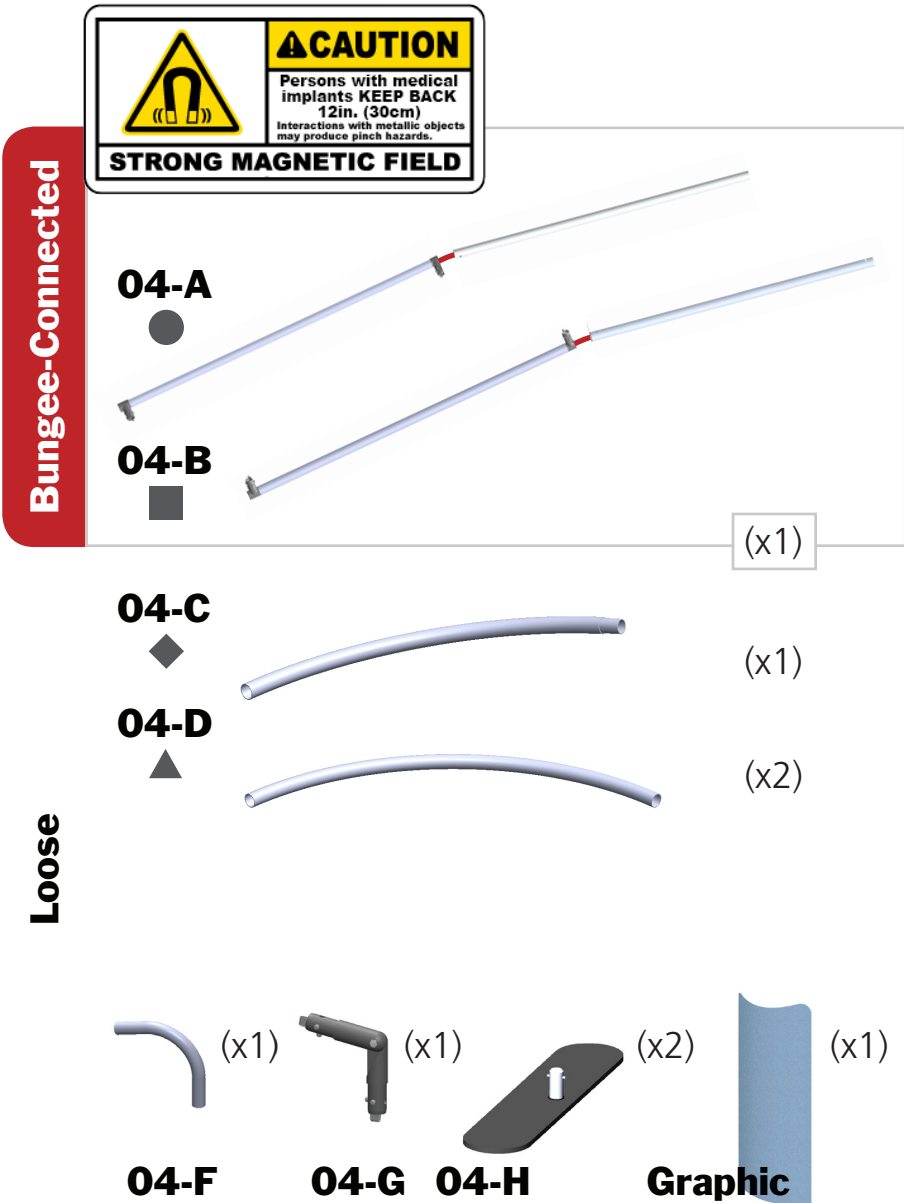

Modulate Frame 04

MOD-FRM-04-M-TL

Modulate™ Fabric Banners feature unique angles and shapes, are portable and now are even easier to configure to achieve your dream space! Modulate now offers magnets to attach frames and keep them securely connected together. Choose from multiple frame shapes to design your own combinations – walls, booths, conference rooms, storage areas – the possibilities are endless! The aluminum tube frames feature snap-button connections coupled with a printed pillowcase fabric graphic to slip over the frame and zip closed at the bottom. Twist-lock feet connect the tube frames at the bottom of the display. Each frame comes in a durable, portable carry bag.

*Not to scale

Graphic