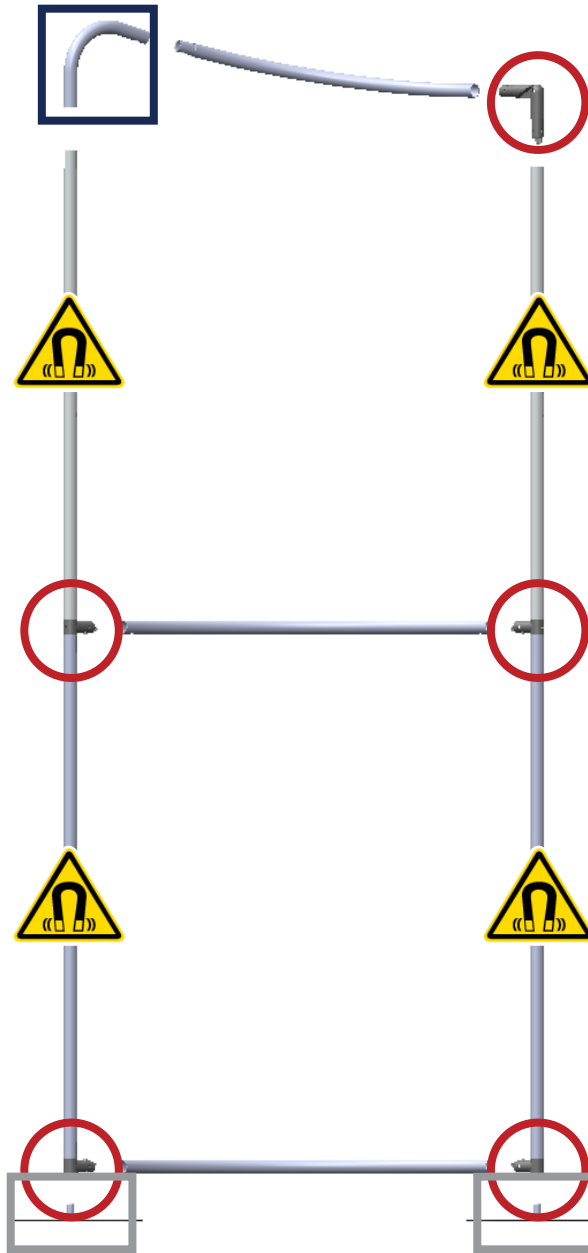

Modulate Frame 04

MOD-FRM-04-M-TL

Modulate™ Fabric Banners feature unique angles and shapes, are portable and now are even easier to configure to achieve your dream space! Modulate now offers magnets to attach frames and keep them securely connected together. Choose from multiple frame shapes to design your own combinations – walls, booths, conference rooms, storage areas – the possibilities are endless! The aluminum tube frames feature snap-button connections coupled with a printed pillowcase fabric graphic to slip over the frame and zip closed at the bottom. Twist-lock feet connect the tube frames at the bottom of the display. Each frame comes in a durable, portable carry bag.

This product may include the following materials for recycle:
aluminum, select wood, fabric, cardboard, paper, steel, and plastics.

1 person assembly recommended:

We are continually improving and modifying our product range and reserve the right to vary the specifications without prior notice. All dimensions and weights quoted are approximate and we accept no responsibility for variance. E&OE. See Graphic Templates for graphic bleed specifications.

*Not to scale

Graphic