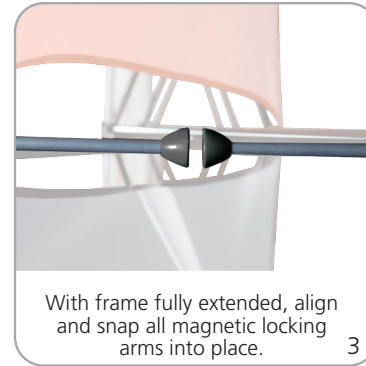

SETUP:

GRAPHIC RE-ATTACHMENT:

*Graphics come pre-attached to the frame. To re-attach graphics to frame follow the graphics style specific to the unit purchased.

*See graphic templates for graphic sizes.

XClaim 4x3 Kit 03 Display Graphic Style