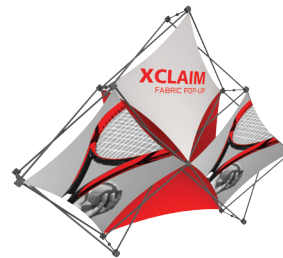

XCLM-3QP-K2