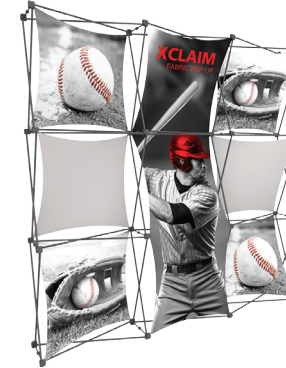

XCLM-3X3-K5