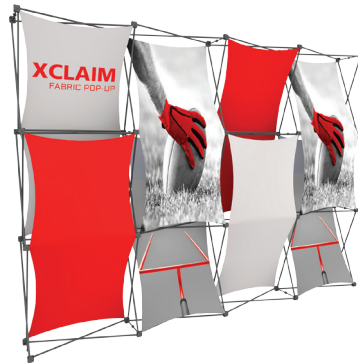

XCLM-4X3-K3