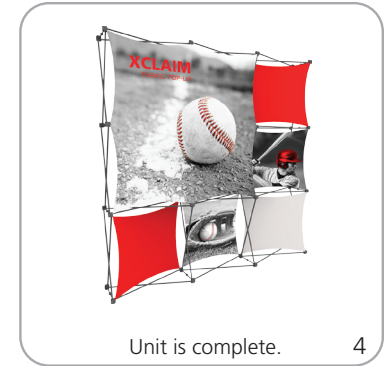

SETUP:

GRAPHIC RE-ATTACHMENT:

*Graphics come pre-attached to the frame. To re-attach graphics to frame follow the graphics style specific to the unit purchased.

*See graphic templates for graphic sizes.