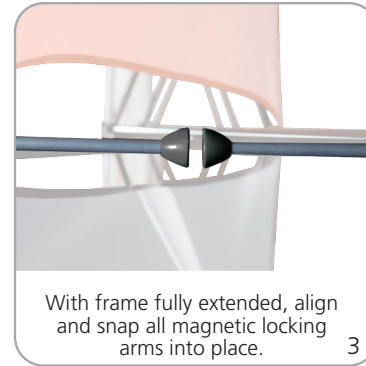

SETUP:

GRAPHIC RE-ATTACHMENT:

*Graphics come pre-attached to the frame. To re-attach graphics to frame follow the graphics style specific to the unit purchased.

*See graphic templates for graphic sizes.

XClaim 2x3 Kit 02 Display Graphic Style