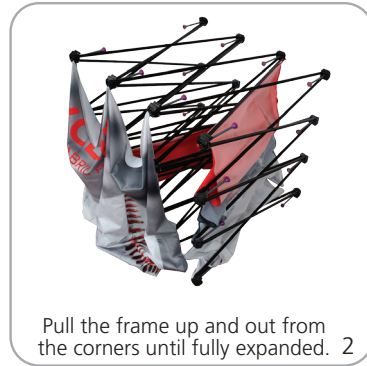

SETUP:

GRAPHIC RE-ATTACHMENT:

*Graphics come pre-attached to the frame. To re-attach graphics to frame follow the graphics style specific to the unit purchased.

*See graphic templates for graphic sizes.