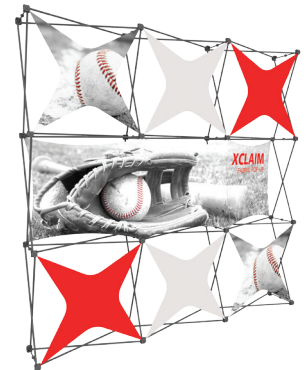

XCLM-3X3-K6