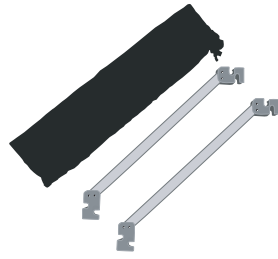

SET UP INSTRUCTION

Connection kit for Pop Up Magnetic

90° angle

Straight

1

2