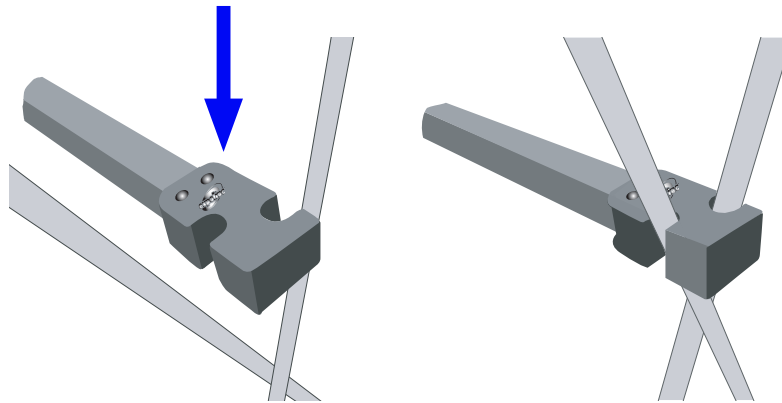

SET UP INSTRUCTION

Connection kit for Pop Up Magnetic

90° angle

Straight

1

2