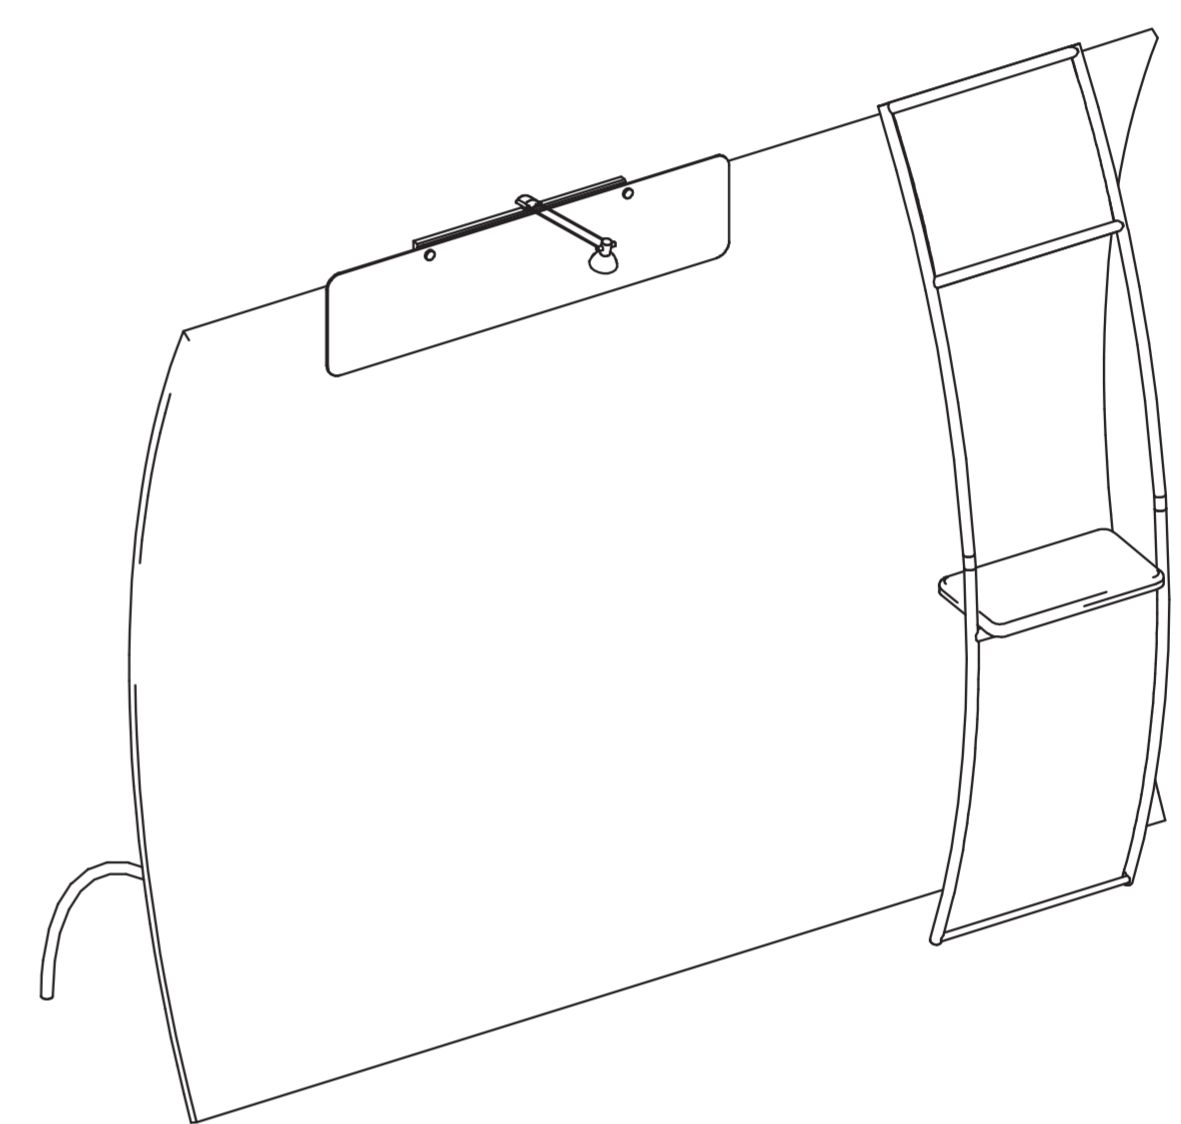

TOP

Formulate: Accent 06

TOP

Total Graphic Area: 22" w X 18.5" h

Total Finished Area: 21" w X 17.5" h

Total Visual Area: 21" w X 17" h

BOTTOM

Total Graphic Area: 22" w X 39.5" h

Total Finished Area: 21" w X 38.5" h

Total Visual Area: 21" w X 38" h

Use separate template for formulate backwall graphic. This template only represents the accent graphics.

Please be sure to include the 1/2" bleed around the perimeter.

BOTTOM

bleed area —

trim line —

TOP

Formulate: Accent 06

TOP

Total Graphic Area: 22" w X 18.5" h

Total Finished Area: 21" w X 17.5" h

Total Visual Area: 21" w X 17" h

BOTTOM

Total Graphic Area: 22" w X 39.5" h

Total Finished Area: 21" w X 38.5" h

Total Visual Area: 21" w X 38" h

Use separate template for formulate backwall graphic. This template only represents the accent graphics.