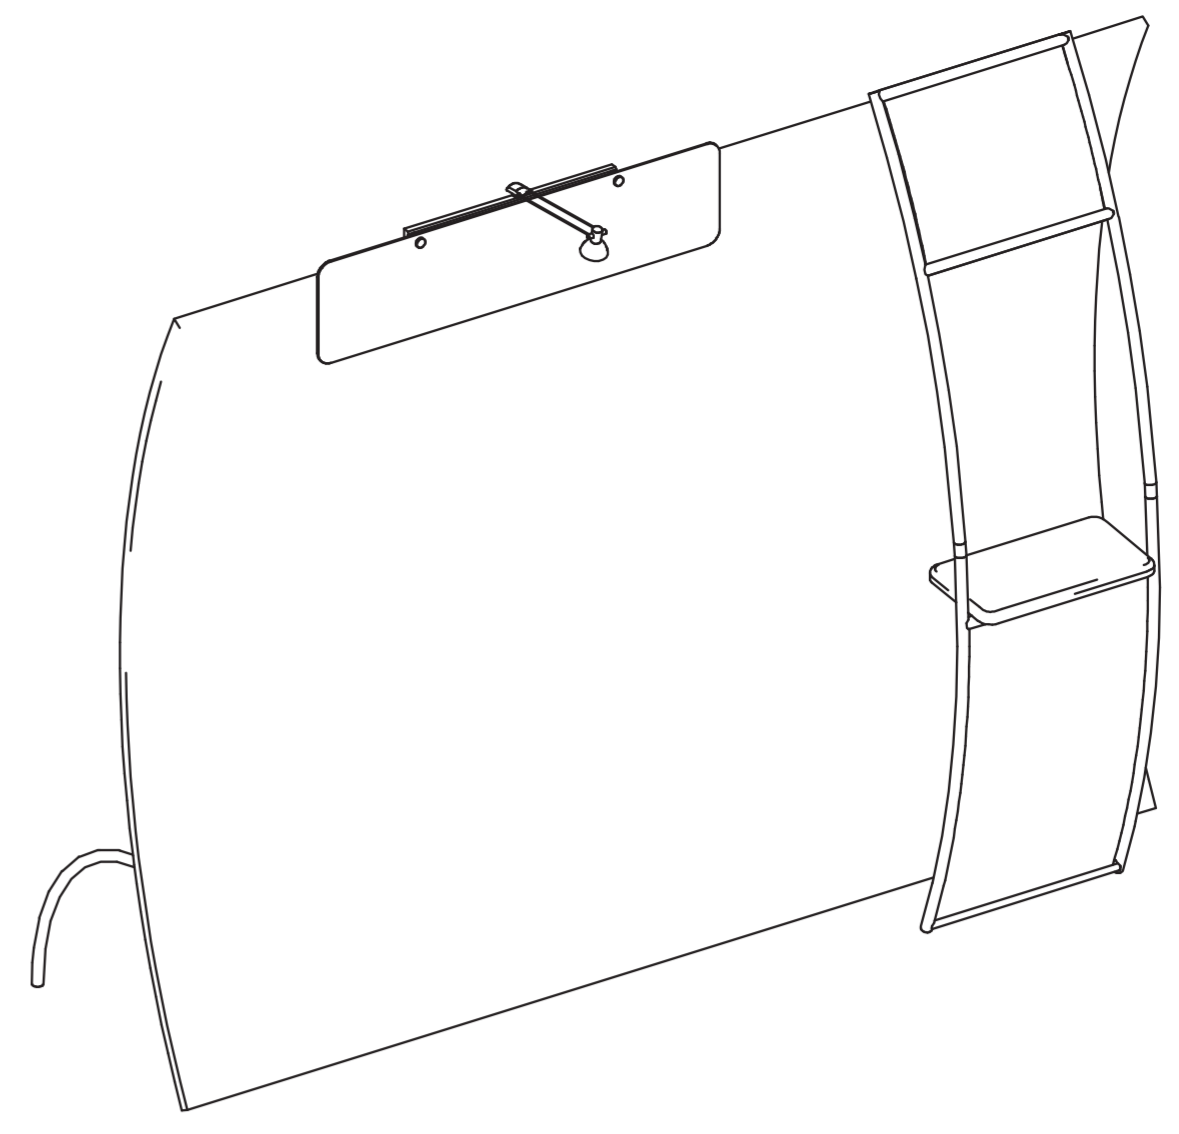

Total Finished Area: 21" w X 38.5" h

Total Visual Area: 21" w X 38" h

Use separate template for formulate backwall graphic. This template only represents the accent graphics.

Please be sure to include the 1/2" bleed around the perimeter.

BOTTOM

bleed area —

trim line —

TOP

Formulate: Accent 06

TOP

Total Graphic Area: 22" w X 18.5" h

Total Finished Area: 21" w X 17.5" h

Total Visual Area: 21" w X 17" h

BOTTOM

Total Graphic Area: 22" w X 39.5" h

Total Finished Area: 21" w X 38.5" h

Total Visual Area: 21" w X 38" h

Use separate template for formulate backwall graphic. This template only represents the accent graphics.