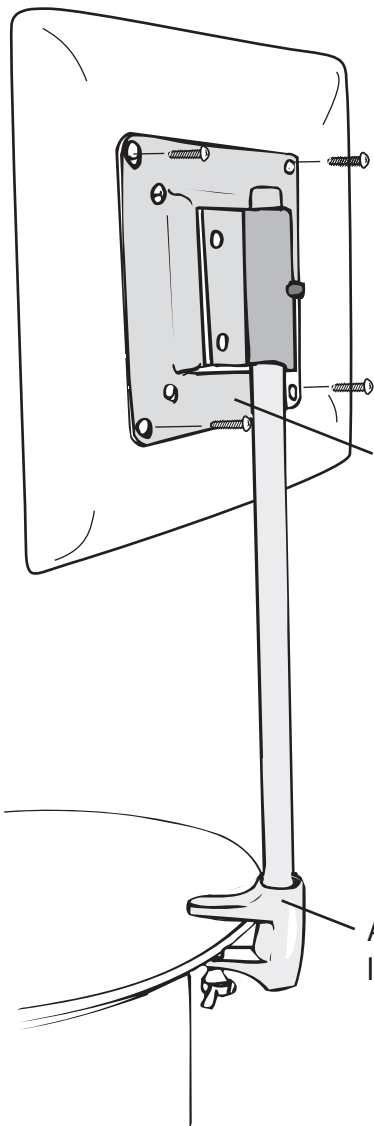

Monitor - Expand PodiumCase

Monitor max weight: 15.4 lbs. (7 kg)

Mount adapter plate to monitor

Attach the bracket to desired location on the podium top