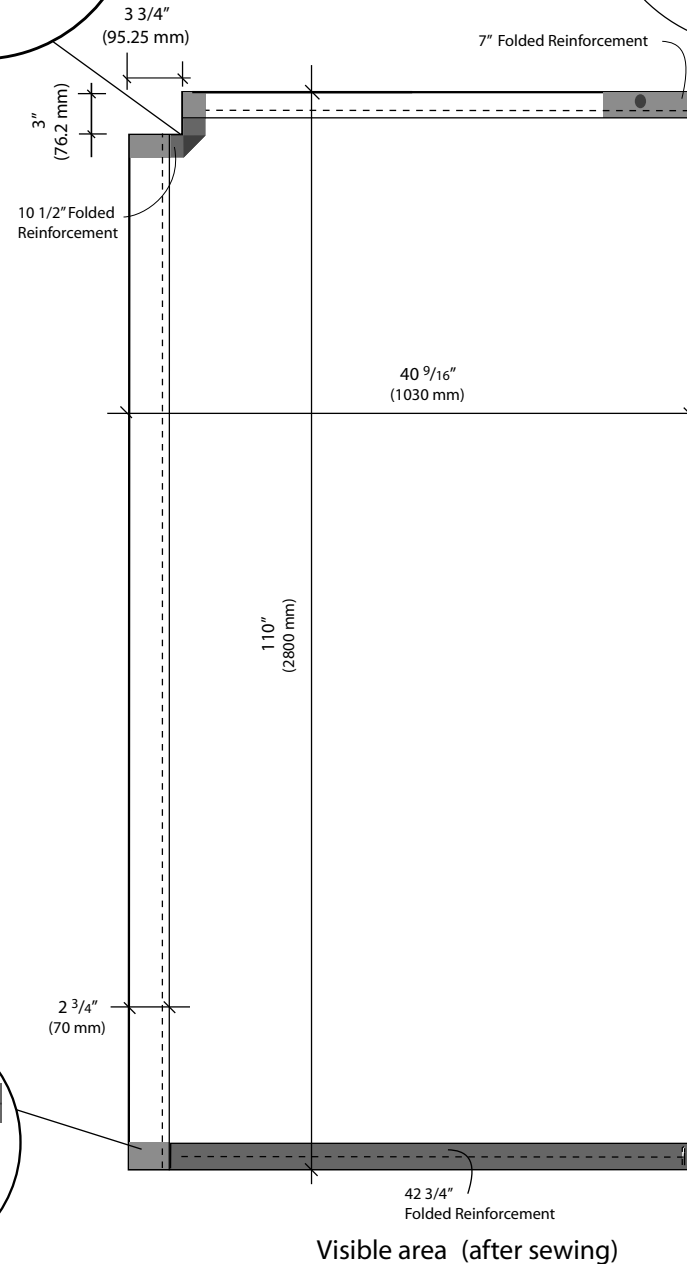

Expand FlagStand 1

Sewing Instruction

(for 118 1/8" high display)

Visible area (after sewing)

Total area (print)