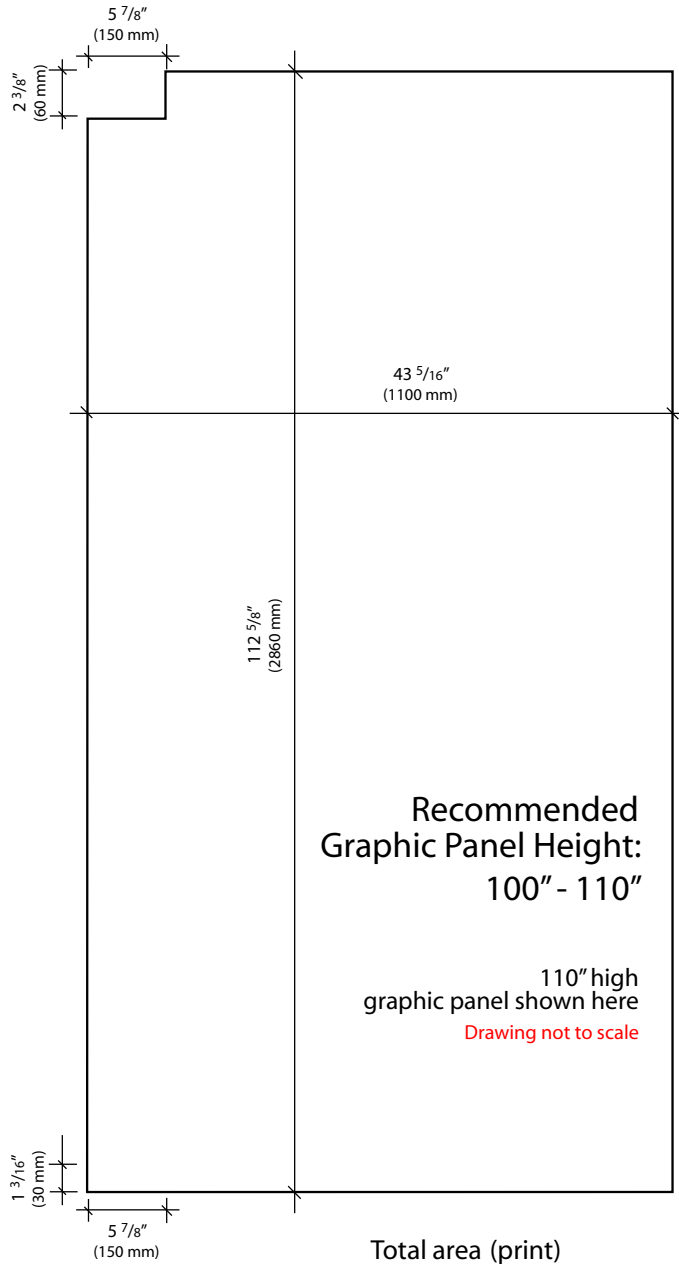

Expand FlagStand 1

Sewing Instruction

(for 118 1/8" high display)

Visible area (after sewing)

Total area (print)