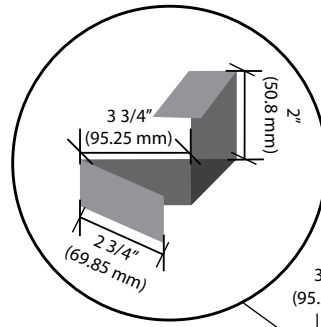

Expand FlagStand 1

Sewing Instruction

(for 118 1/8" high display)

Visible area (after sewing)

Total area (print)