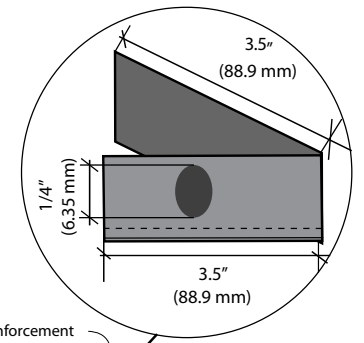

Expand FlagStand 1

Sewing Instruction

(for 118 1/8" high display)

Visible area (after sewing)

Total area (print)