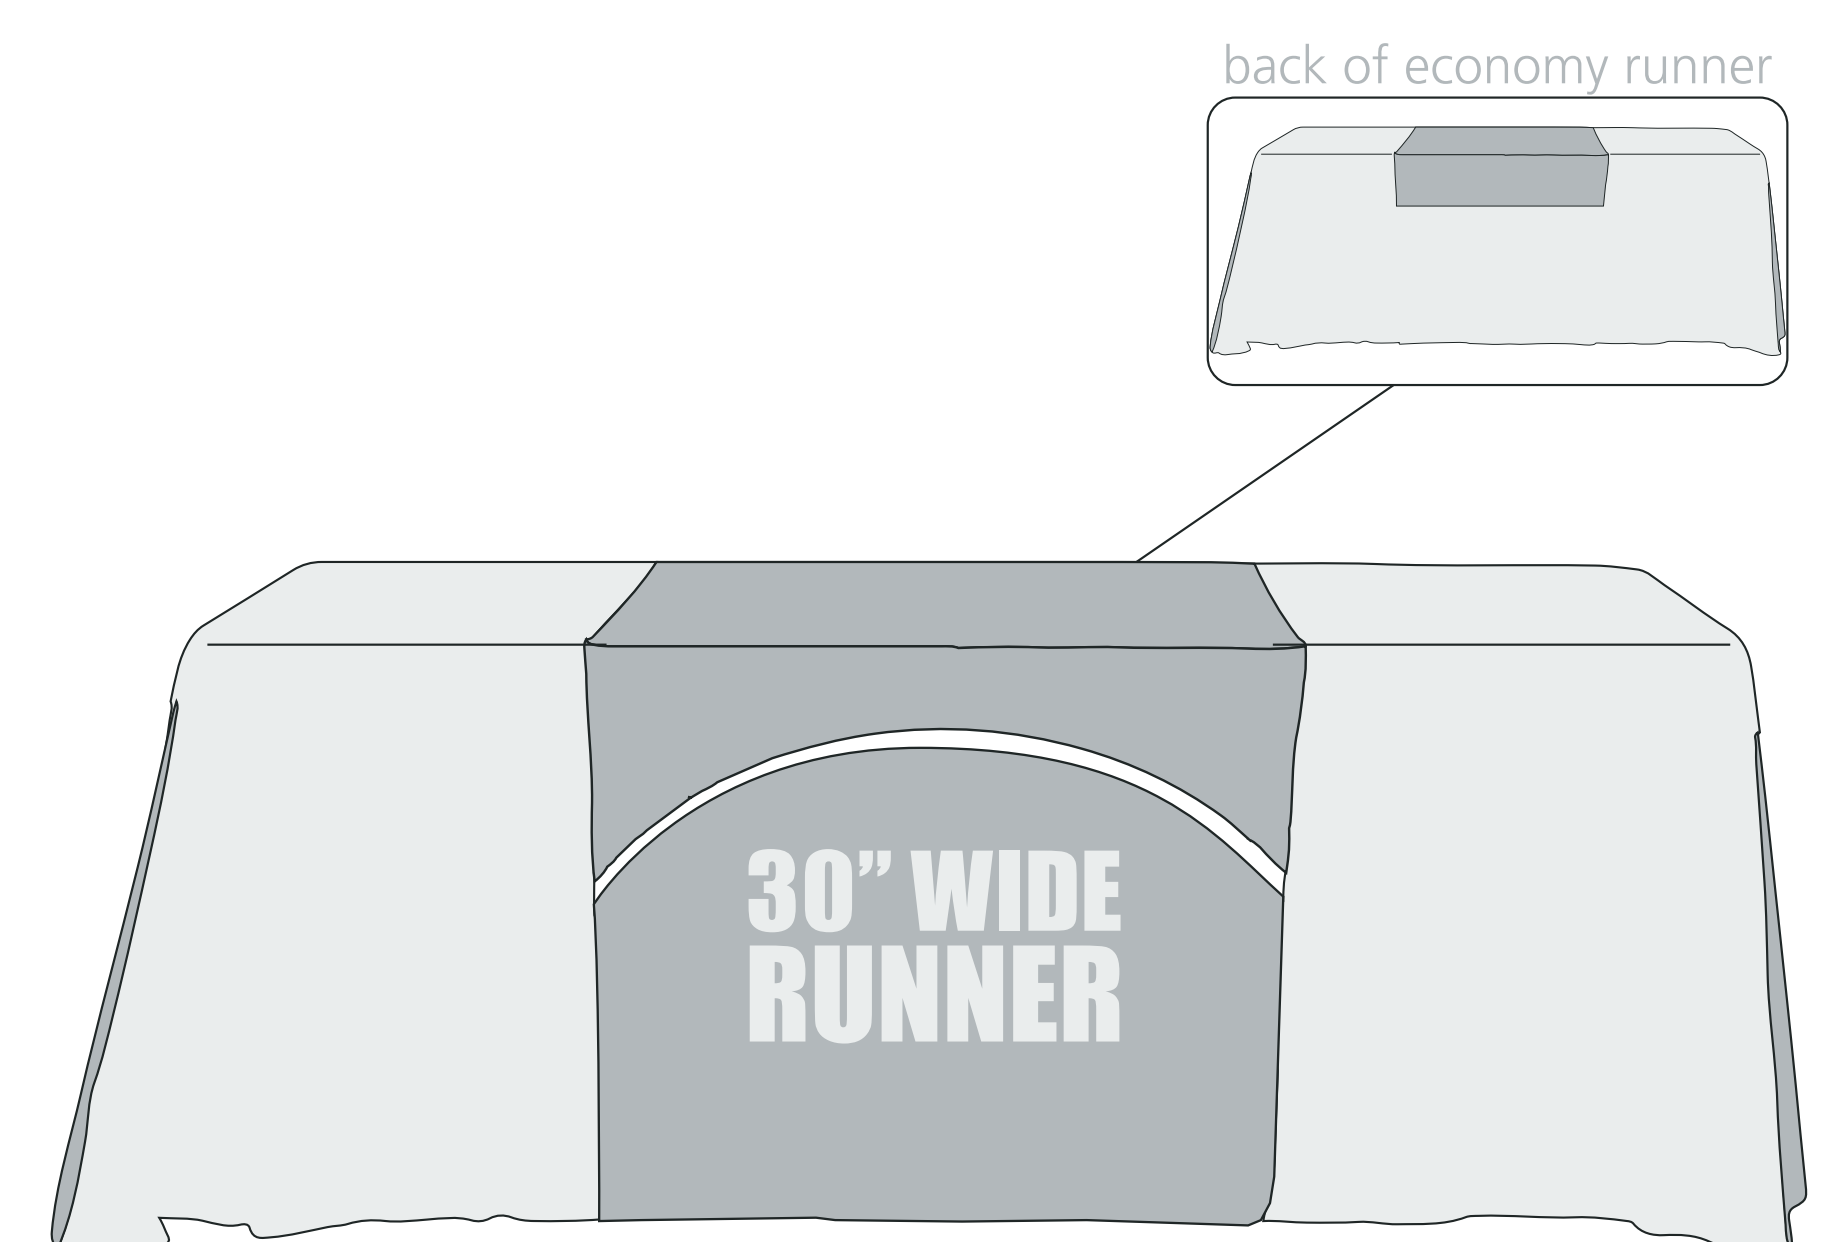

6.25" folds
over back

Table Runners: 30" Economy

Total Graphic Area: 30"w X 62.75"h
Front Visual Area: 26"w X 23.5"h (approx.)

DO NOT design any critical elements
(text, logos, etc.) within 2" of the edge.
Graphic will be heat sealed on all edges.

This template is designed for a
standard height table - 30"h

General Art Guidelines:

- CMYK Color Mode
- All Solid Coated Pantone colors should be called out in the art as spot colors
- Embed all images and support files
- Resolution must be 100-120 ppi
- All fonts must be created to outlines
- Do not scale artboard
- Background color/images must bleed to the edge of artboard
- Do not use spot colors from template in your artwork as they will not print

TOP

**RECOMMENDED
FRONT VISUAL AREA**

trim/heat sealed line